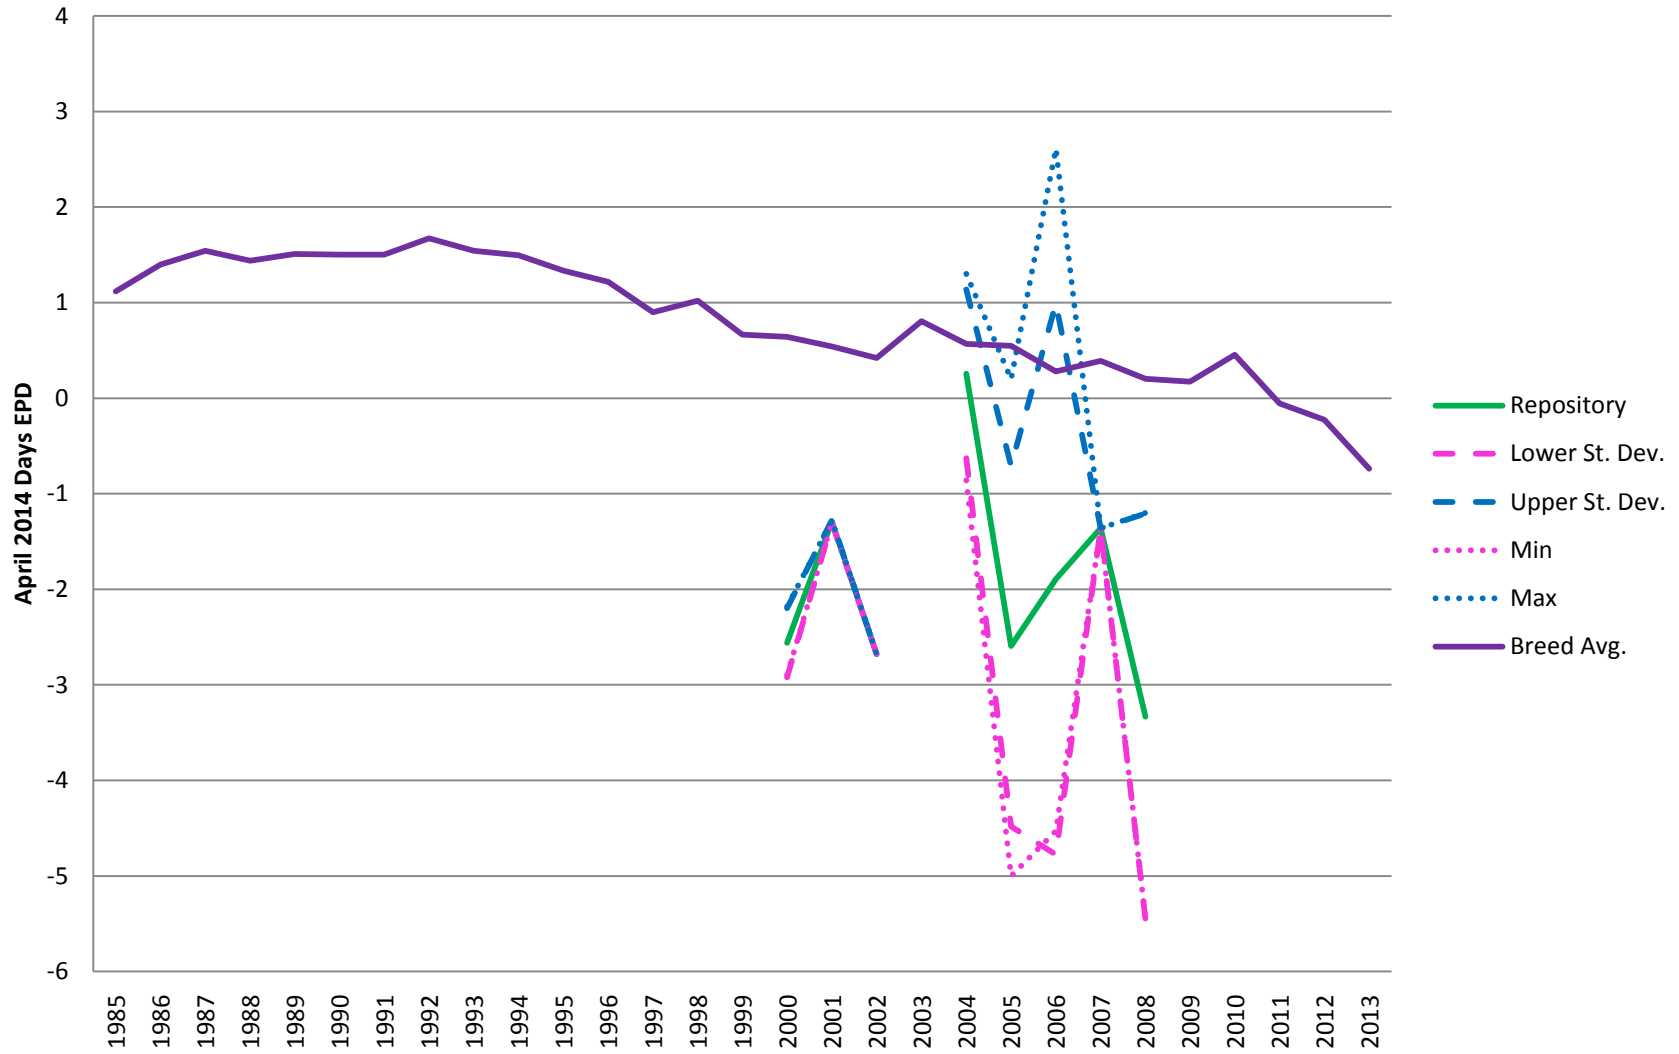

**Landrace: Number of Repository Boars by Birth Year**

Number Born Alive: Breed & Repository Average, Standard Deviation, Minimum & Maximum EPD for Landrace

Number Weaned: Breed & Repository Average, Standard Deviation, Minimum & Maximum EPD for Landrace

21-Day Litter Weight: Breed & Repository Average, Standard Deviation, Minimum & Maximum EPD for Landrace

Backfat: Breed & Repository Average, Standard Deviation, Minimum & Maximum EPD for Landrace

Days to 250 lbs.: Breed & Repository Average, Standard Deviation, Minimum & Maximum EPD for Landrace

Pounds of Lean: Breed & Repository Average, Standard Deviation, Minimum & Maximum EPD for Landrace