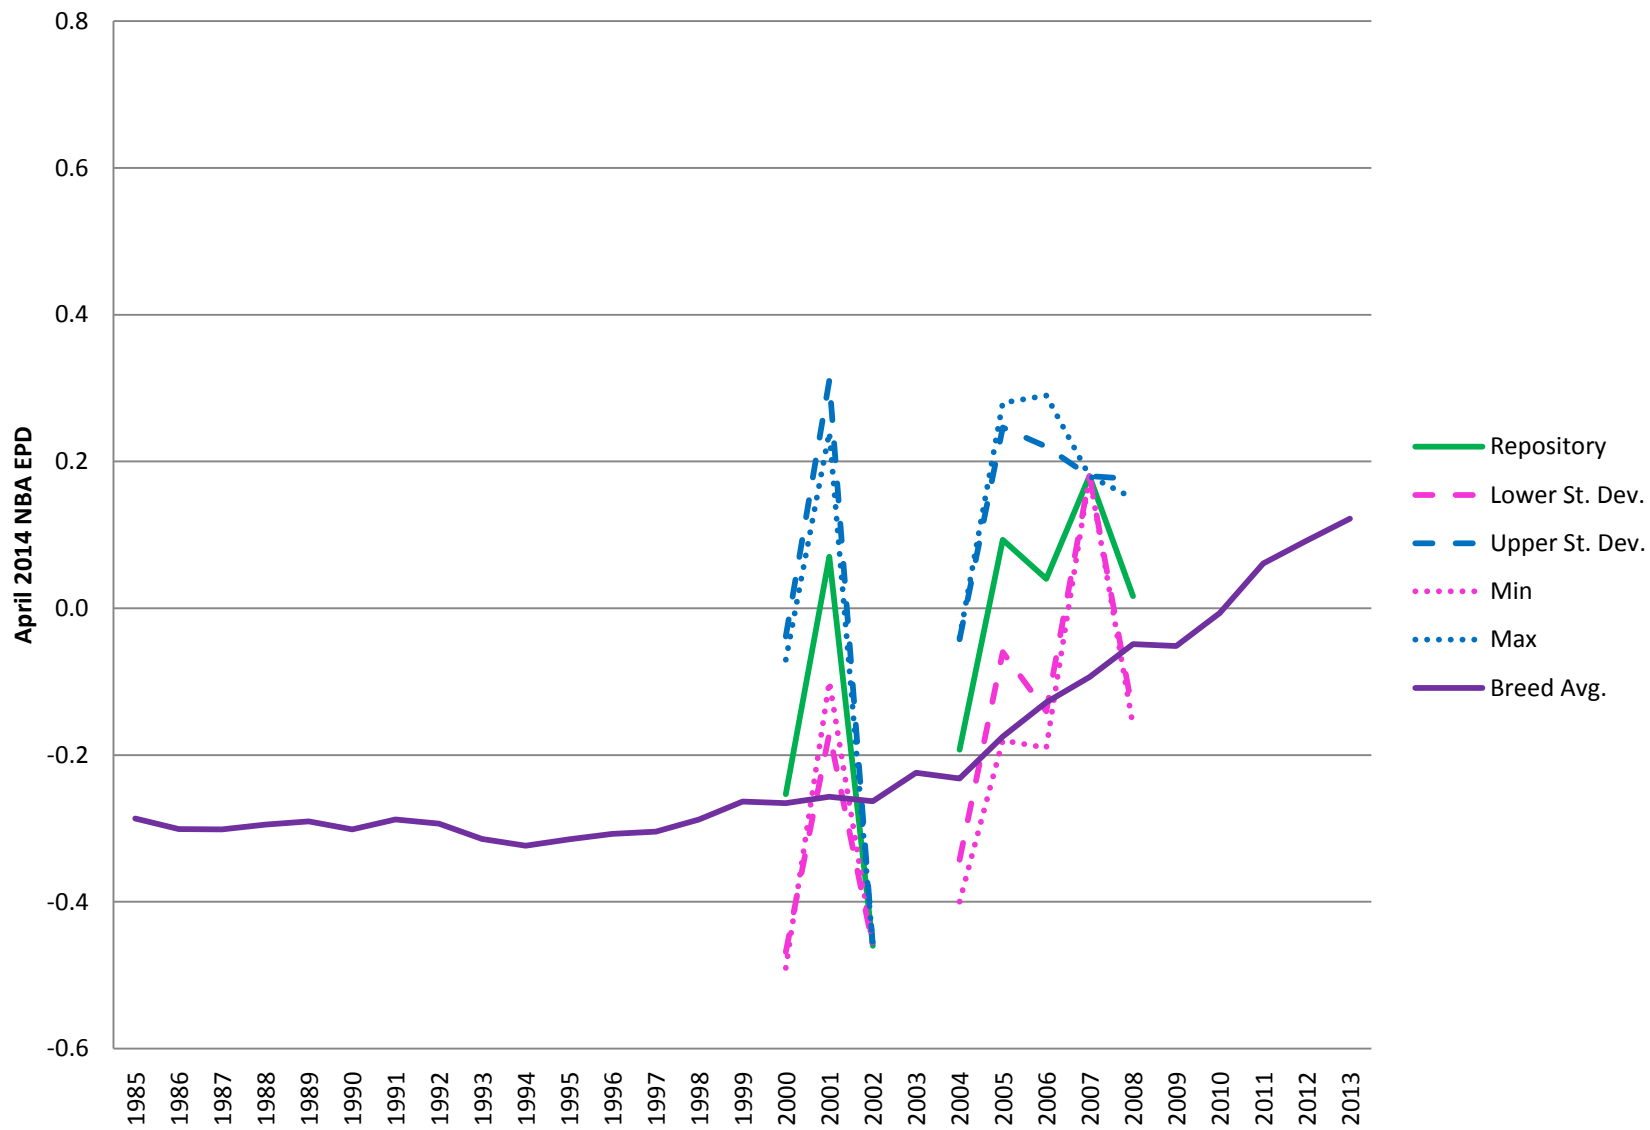

**Landrace: Number of Repository Boars by Birth Year**

Number Born Alive: Breed & Repository Average, Standard Deviation, Minimum & Maximum EPD for Landrace

Number Weaned: Breed & Repository Average, Standard Deviation, Minimum & Maximum EPD for Landrace

21-Day Litter Weight: Breed & Repository Average, Standard Deviation, Minimum & Maximum EPD for Landrace

Backfat: Breed & Repository Average, Standard Deviation, Minimum & Maximum EPD for Landrace

Days to 250 lbs.: Breed & Repository Average, Standard Deviation, Minimum & Maximum EPD for Landrace

Pounds of Lean: Breed & Repository Average, Standard Deviation, Minimum & Maximum EPD for Landrace