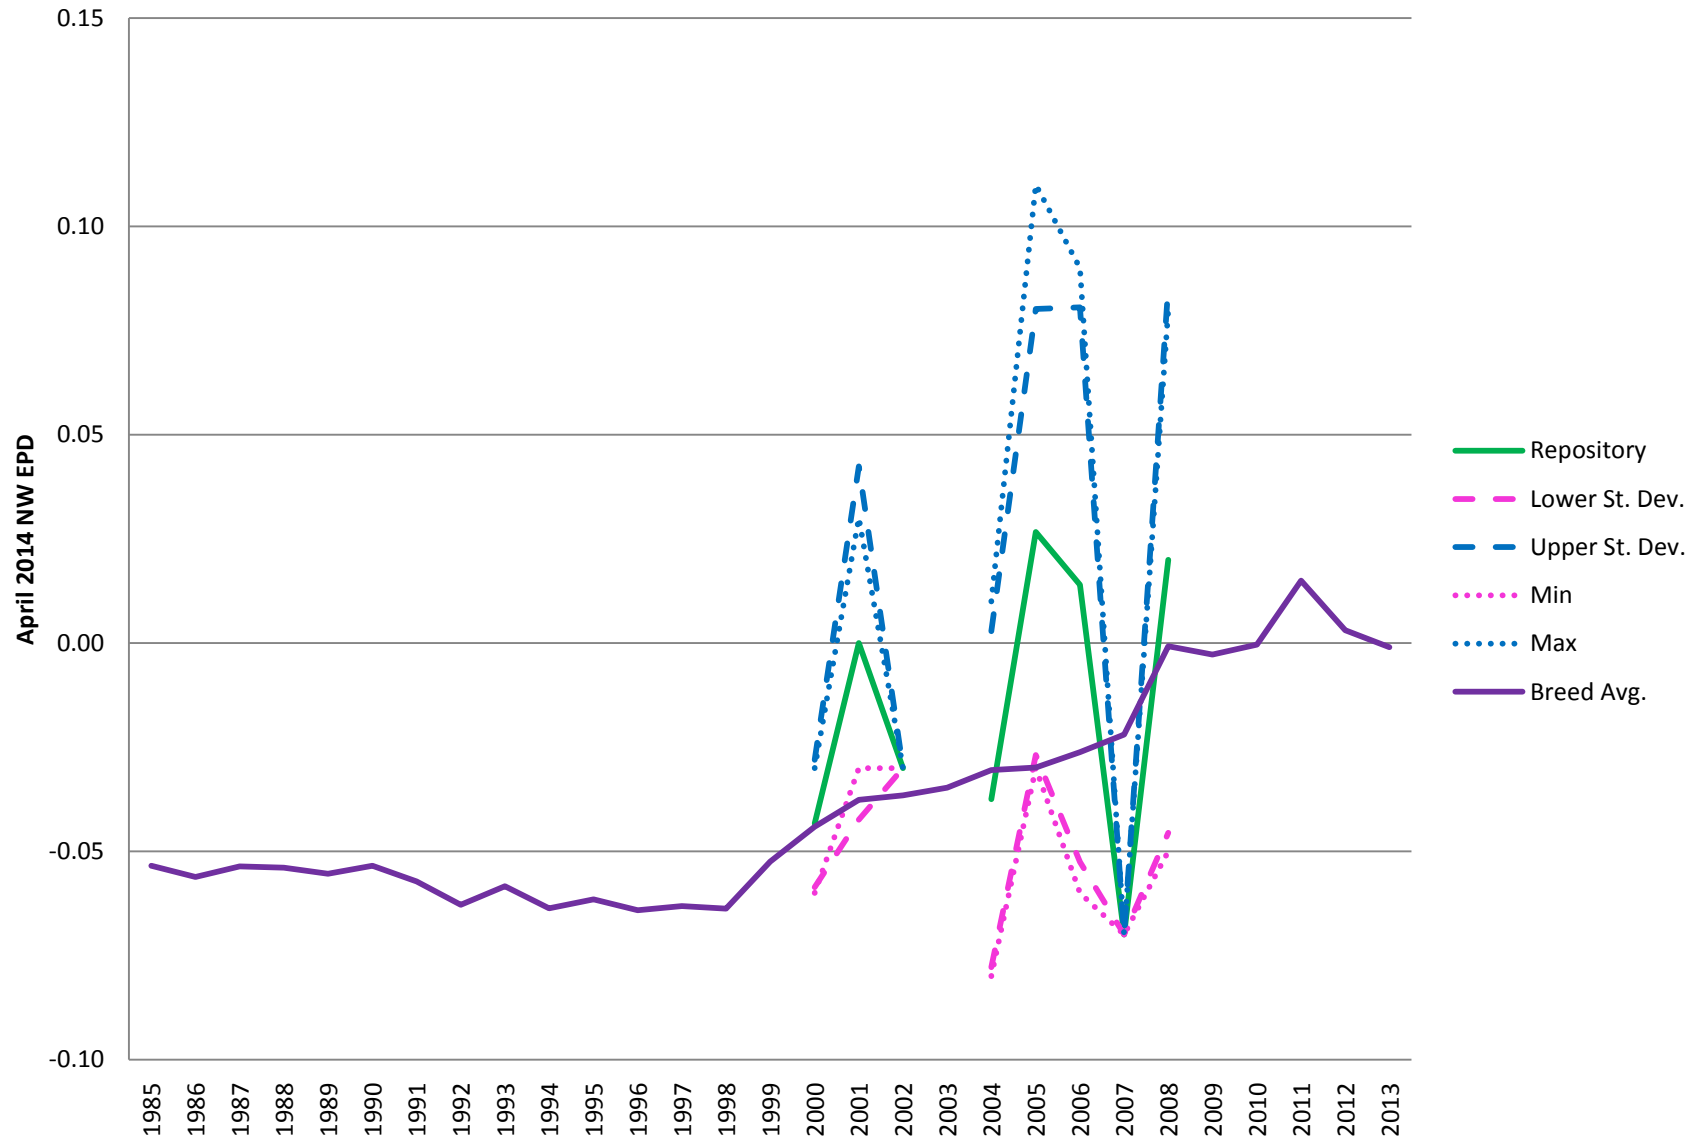

**Landrace: Number of Repository Boars by Birth Year**

Number Born Alive: Breed & Repository Average, Standard Deviation, Minimum & Maximum EPD for Landrace

Number Weaned: Breed & Repository Average, Standard Deviation, Minimum & Maximum EPD for Landrace

21-Day Litter Weight: Breed & Repository Average, Standard Deviation, Minimum & Maximum EPD for Landrace

Backfat: Breed & Repository Average, Standard Deviation, Minimum & Maximum EPD for Landrace

Days to 250 lbs.: Breed & Repository Average, Standard Deviation, Minimum & Maximum EPD for Landrace

Pounds of Lean: Breed & Repository Average, Standard Deviation, Minimum & Maximum EPD for Landrace