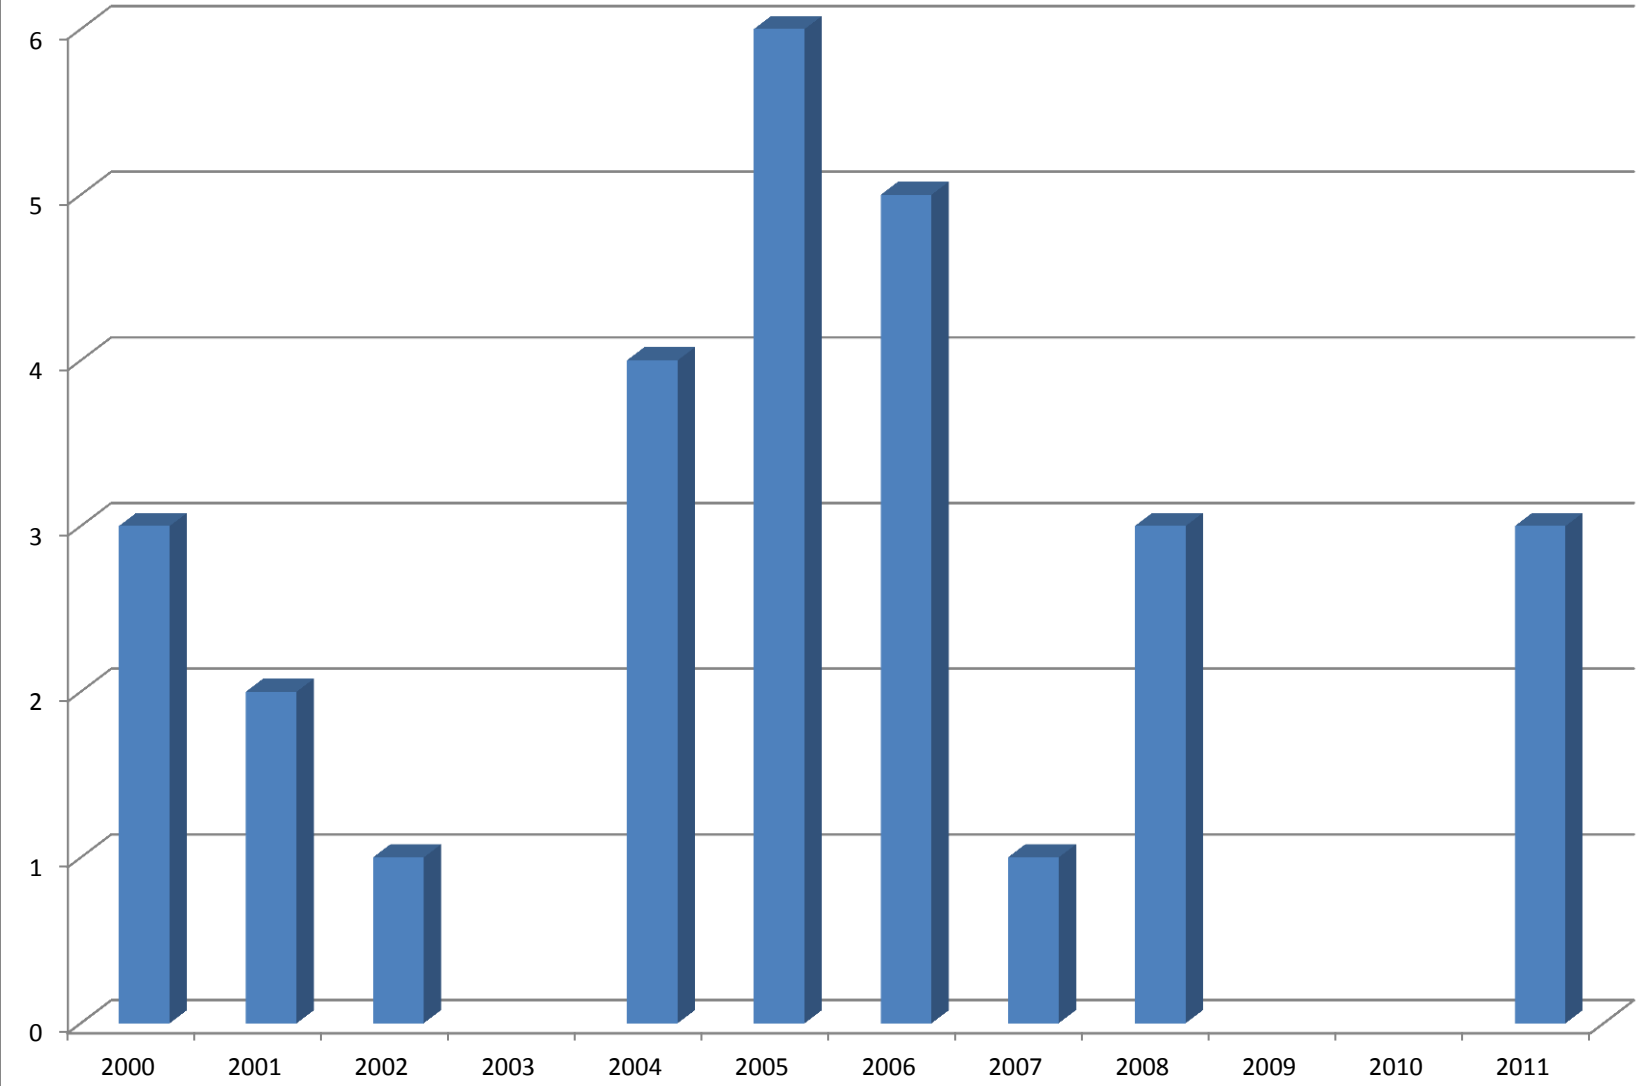

**Landrace: Number of Repository Boars by Birth Year**

Number Born Alive: Breed & Repository Average, Standard Deviation, Minimum & Maximum EPD for Landrace

Number Weaned: Breed & Repository Average, Standard Deviation, Minimum & Maximum EPD for Landrace

21-Day Litter Weight: Breed & Repository Average, Standard Deviation, Minimum & Maximum EPD for Landrace

Backfat: Breed & Repository Average, Standard Deviation, Minimum & Maximum EPD for Landrace

Days to 250 lbs.: Breed & Repository Average, Standard Deviation, Minimum & Maximum EPD for Landrace

Pounds of Lean: Breed & Repository Average, Standard Deviation, Minimum & Maximum EPD for Landrace