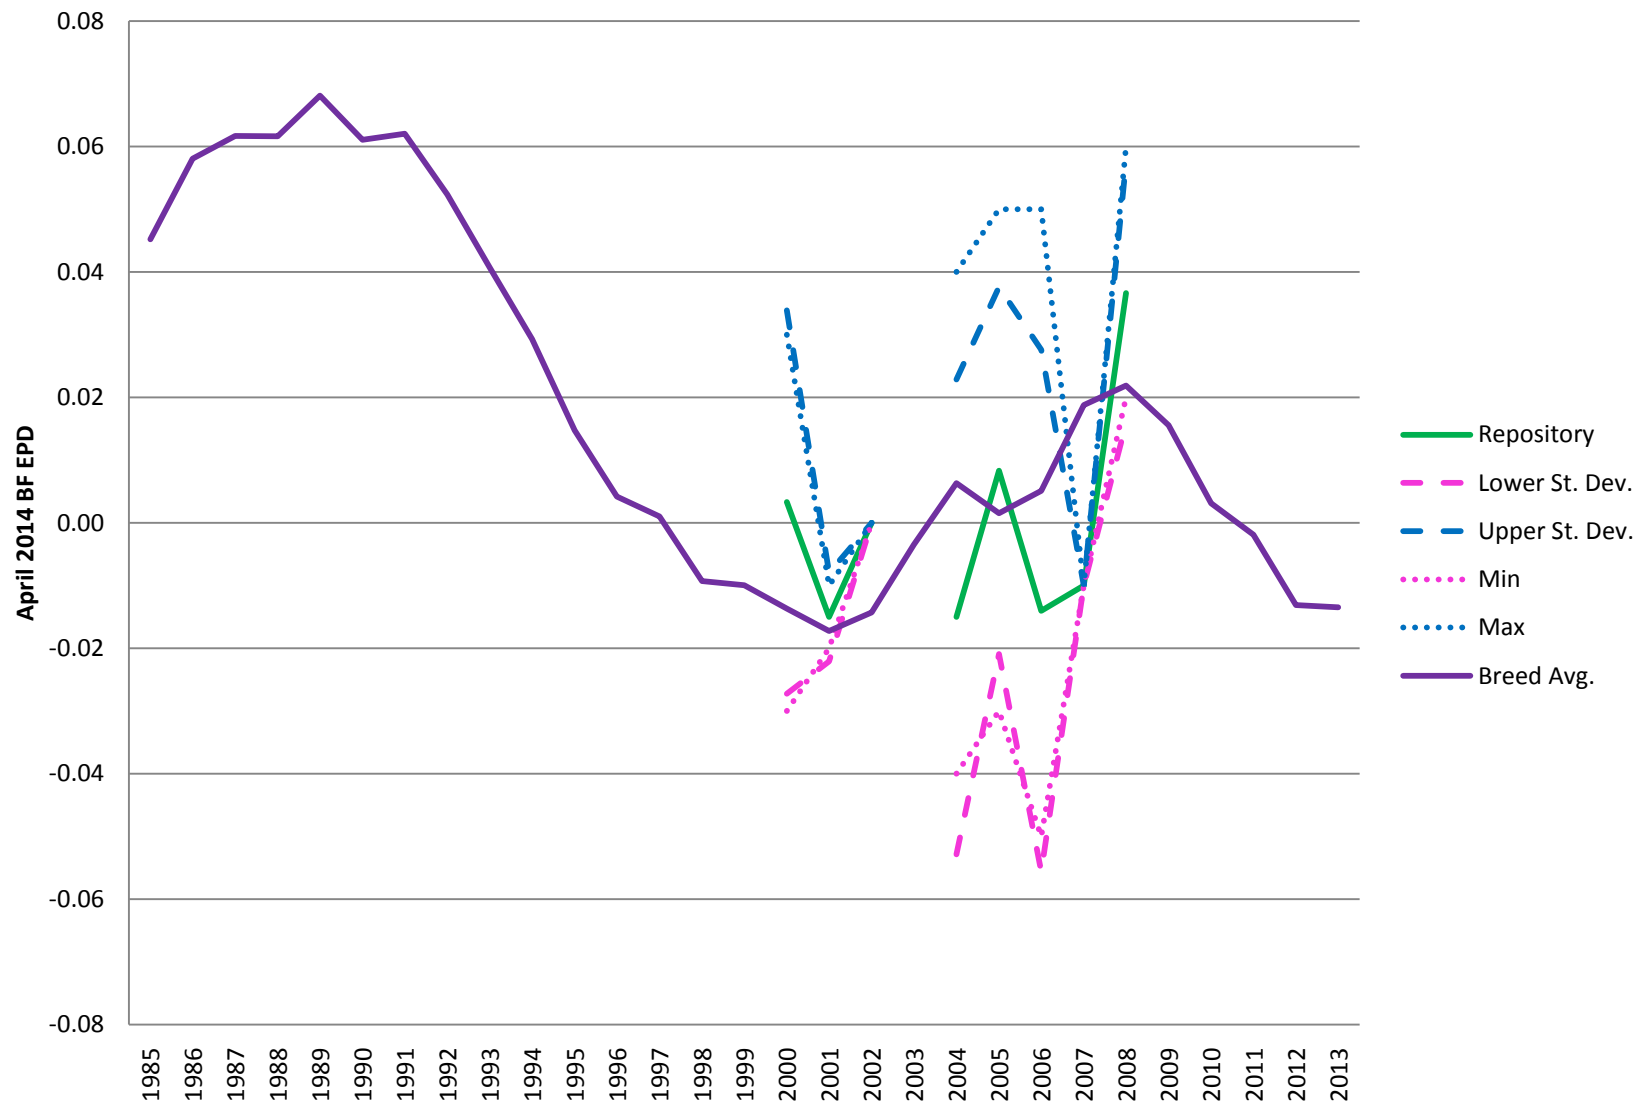

**Landrace: Number of Repository Boars by Birth Year**

Number Born Alive: Breed & Repository Average, Standard Deviation, Minimum & Maximum EPD for Landrace

Number Weaned: Breed & Repository Average, Standard Deviation, Minimum & Maximum EPD for Landrace

21-Day Litter Weight: Breed & Repository Average, Standard Deviation, Minimum & Maximum EPD for Landrace

Backfat: Breed & Repository Average, Standard Deviation, Minimum & Maximum EPD for Landrace

Days to 250 lbs.: Breed & Repository Average, Standard Deviation, Minimum & Maximum EPD for Landrace

Pounds of Lean: Breed & Repository Average, Standard Deviation, Minimum & Maximum EPD for Landrace