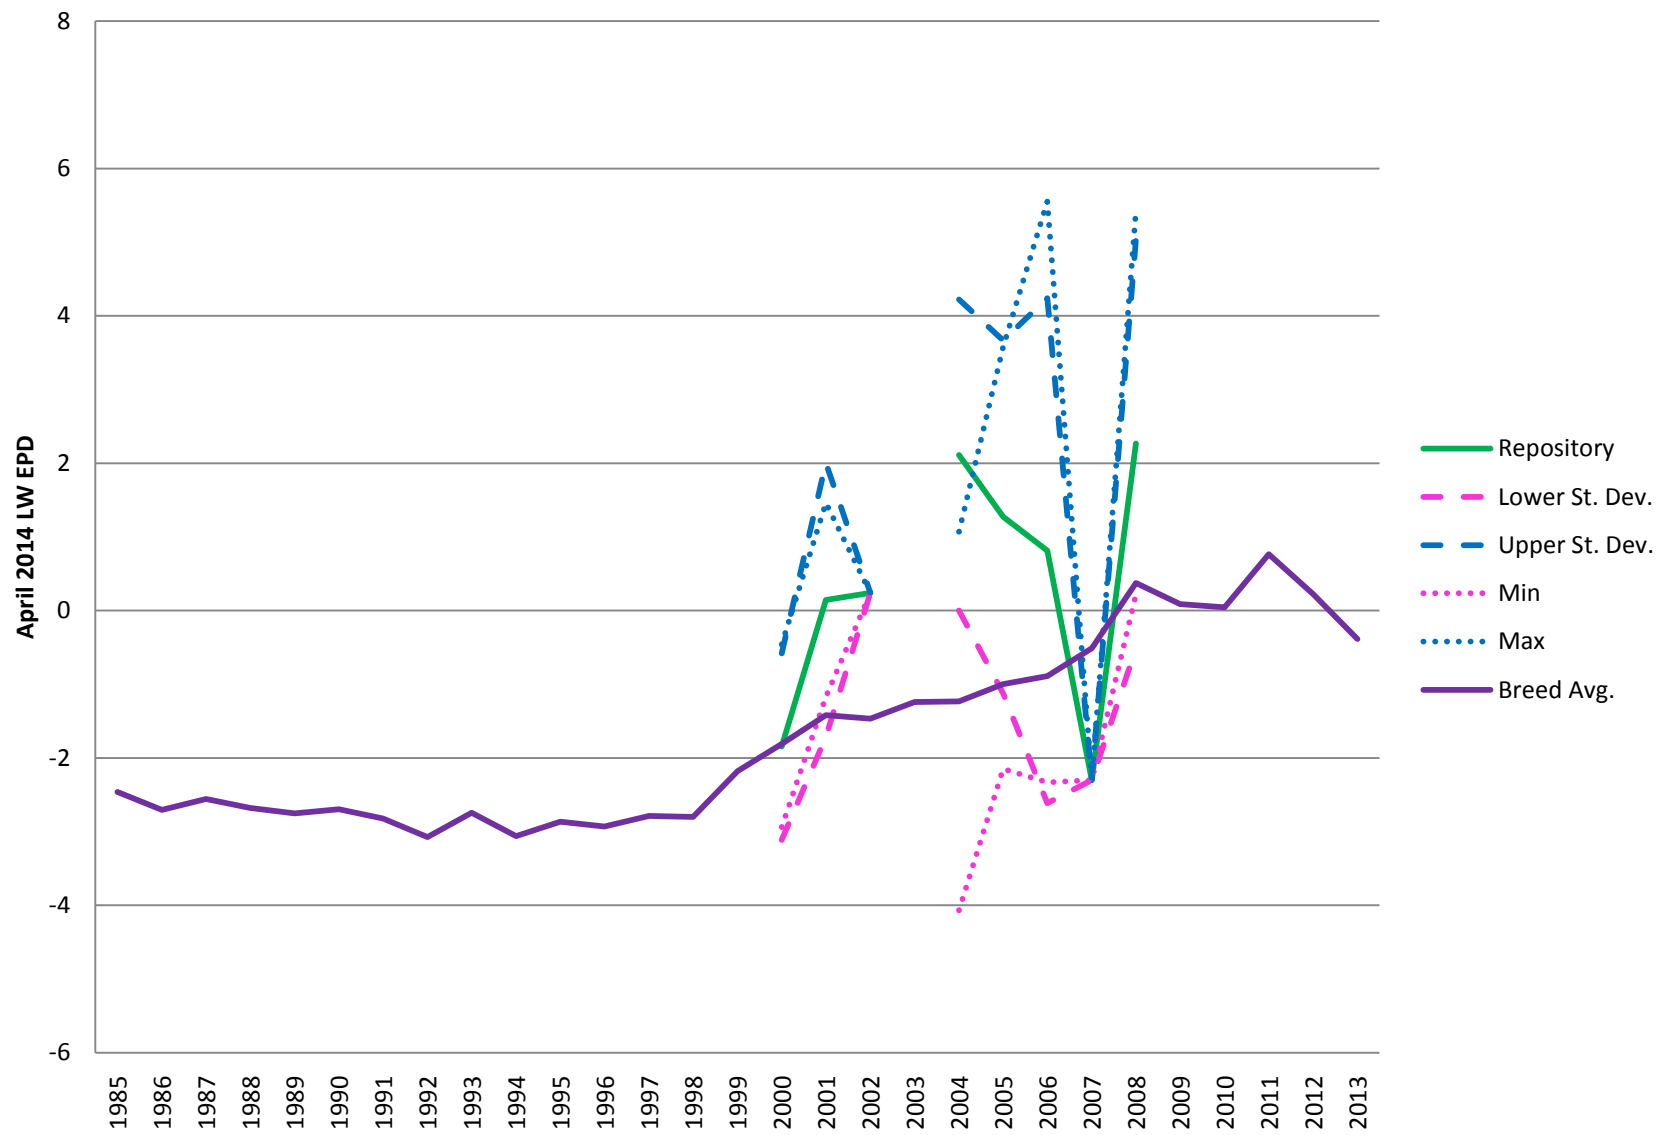

**Landrace: Number of Repository Boars by Birth Year**

Number Born Alive: Breed & Repository Average, Standard Deviation, Minimum & Maximum EPD for Landrace

Number Weaned: Breed & Repository Average, Standard Deviation, Minimum & Maximum EPD for Landrace

21-Day Litter Weight: Breed & Repository Average, Standard Deviation, Minimum & Maximum EPD for Landrace

Backfat: Breed & Repository Average, Standard Deviation, Minimum & Maximum EPD for Landrace

Days to 250 lbs.: Breed & Repository Average, Standard Deviation, Minimum & Maximum EPD for Landrace

Pounds of Lean: Breed & Repository Average, Standard Deviation, Minimum & Maximum EPD for Landrace